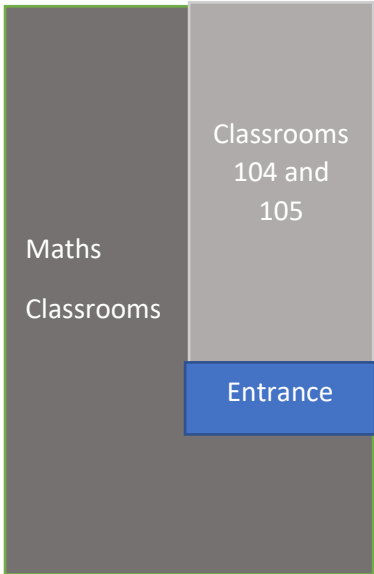

JCB AREA

CAR PARK

UNIFORM POP UP  
SHOPS HERE

Metal Fence